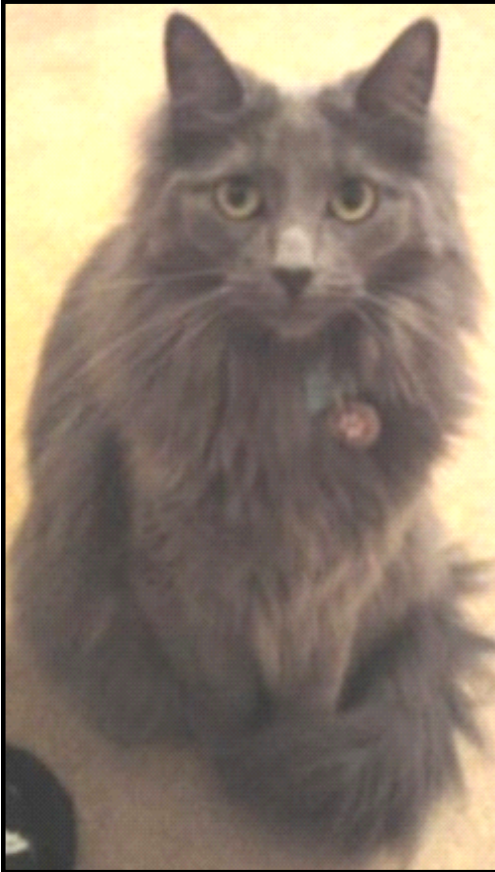

**MISSING CAT REWARD**

Poppy was last seen on  
**Thursday 11th  
November 2010**  
in **Long Eaton,**  
**Nottingham.**  
**NG10** postcode area.

She was last seen wearing a **purple** fabric collar with heart stitching; this could have been removed or lost.

- Poppy is micro chipped – any vet will **scan her free of charge** to confirm ownership.
- She is also neutered so cannot be used for breeding purposes.
- If you see a cat that looks like Poppy, please **try and take a photo on your camera or mobile phone** so that her owners can see the photo if the cat has gone by the time they get there.
- Do you know anyone who might have started feeding her or adopted a new cat around the time of Poppy's disappearance?
- Poppy could have been **locked in your shed or garage** by accident - please check thoroughly.
- Drivers, did you see an accident that could have involved Poppy?
- Her owners are very keen to hear news. If you can help: